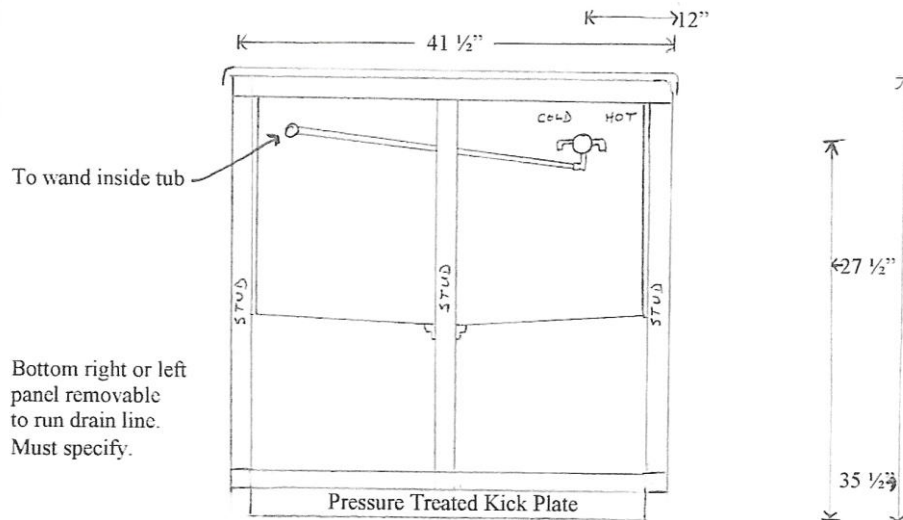

Plumbing Specification for New Breed Dog Bath LT101

The strainer bowl is 34" from wall to center of drain and 14 1/2" off the floor. This is not a rough in dimension. Must off set for center frame stud with "P" trap. 1 1/2" drain line. 2 each connection hoses 1/2" IPS for hot and cold incoming water.

Please note: The ADA modified tub height will be shortened to 34", which will adjust height of drain 2" lower.

Plumbing parts included and installed on tub:

- Moen Chateau Posi-Temp. Max temperature adjustable shower valve. 2.5 gpm single lever handle.
- ProFlo 1/2 x 1/2 in. FIP stainless steel sink connector 30 in.
- Delta DU4900PK vacuum breaker
- 69" Flexible spray hose
- Seven spray pattern nozzle with locking trigger
- ProFlo stainless 4" drain bowl
- Lasco removable hair trap

Back View of Tub