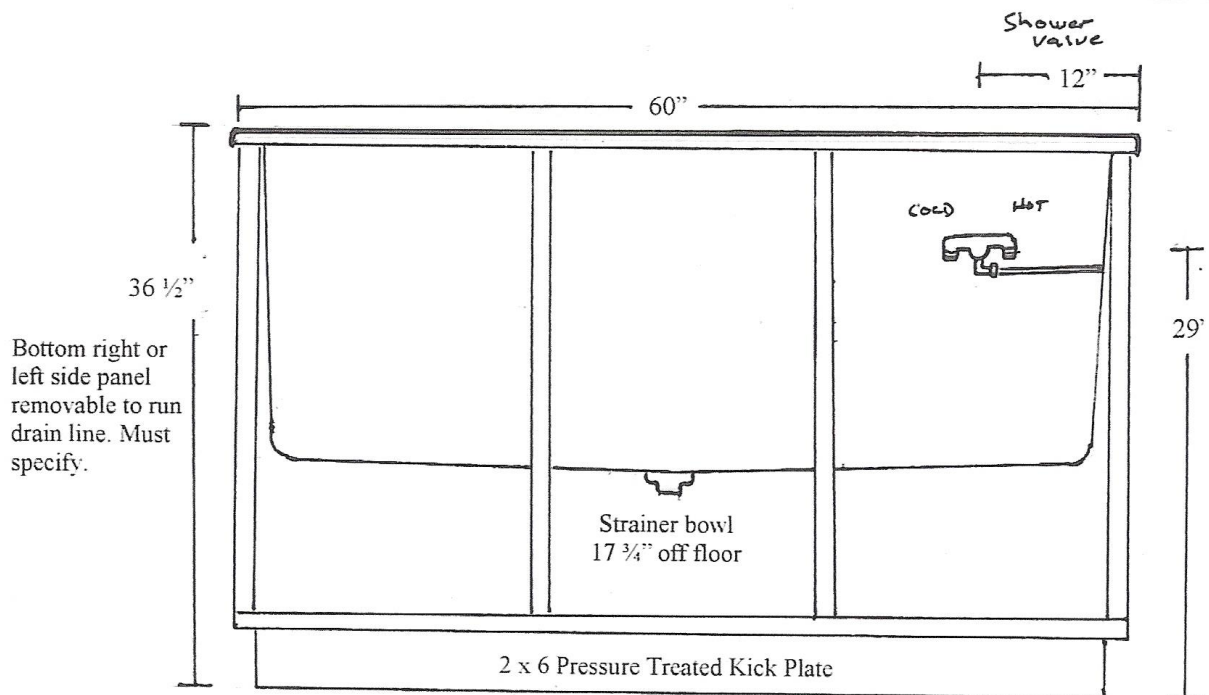

Plumbing Specification for New Breed Dog Bath (ST101)

The strainer bowl is 18" from wall to center of drain and 17 3/4" off the floor. This is not a rough in dimension. Must off set for center frame stud with "P" trap. 1 1/2" drain line. 2 each connection hoses 1/2" IPS for hot and cold incoming water.

Please note: The ADA modified tub height will be shortened to 34", which will adjust height of drain 2" lower.

Plumbing parts included and installed on tub:

- Moen Chateau Posi-Temp. Max temperature adjustable shower valve.
2.5 gpm single lever handle.
- ProFlo 1/2 x 1/2 in. FIP stainless steel sink connector 30 in.
- Delta DU4900PK vacuum breaker
- 69" Flexible spray hose
- Seven spray pattern nozzle with locking trigger
- ProFlo stainless 4" drain bowl
- Lasco removable hair trap

Back View of Tub