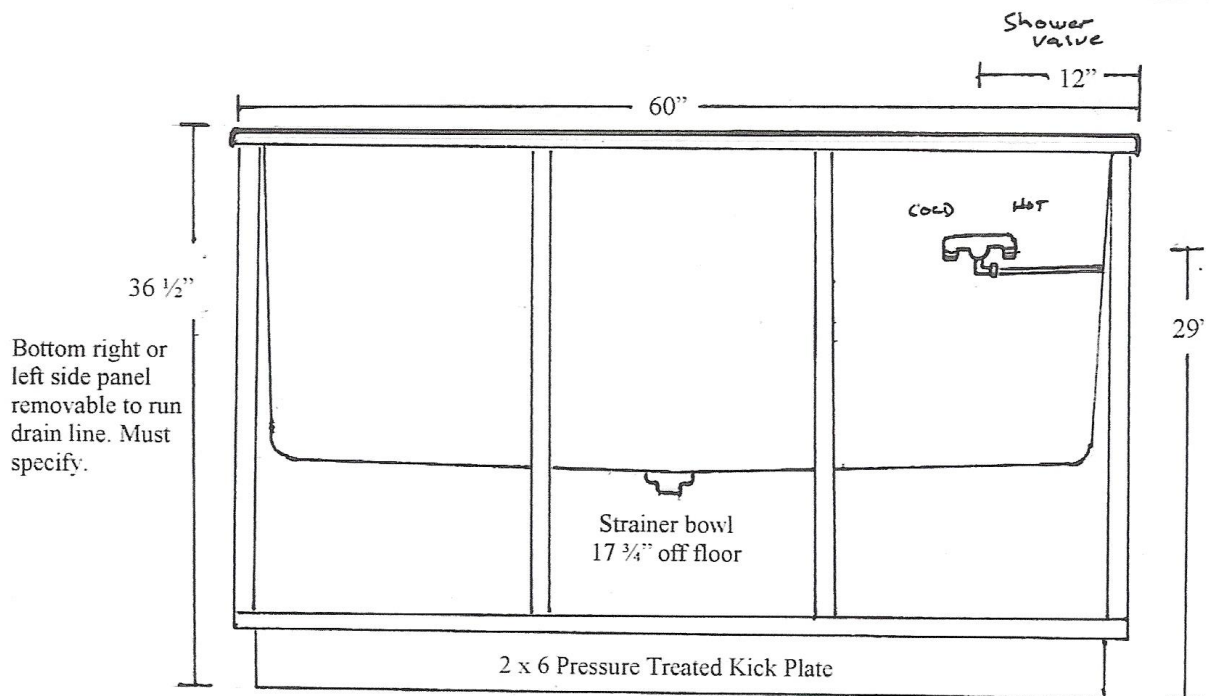

Plumbing Specification for New Breed Dog Bath (ST101)

The strainer bowl is 18" from wall to center of drain and 17 3/4" off the floor. This is not a rough in dimension. Must off set for center frame stud with "P" trap. 1 1/2" drain line. 2 each connection hoses 1/2" IPS for hot and cold incoming water.

Plumbing parts included and installed on tub:

- Moen 62300 Posi-Temp. max temperature adjustable shower valve
- Lasco crossover hose
- Alsons 4900BX vacuum breaker
- 69" Flexible spray hose
- Seven spray pattern nozzle with locking trigger
- Lasco stainless 4" drain bowl
- Lasco removable hair trap

Back View of Tub